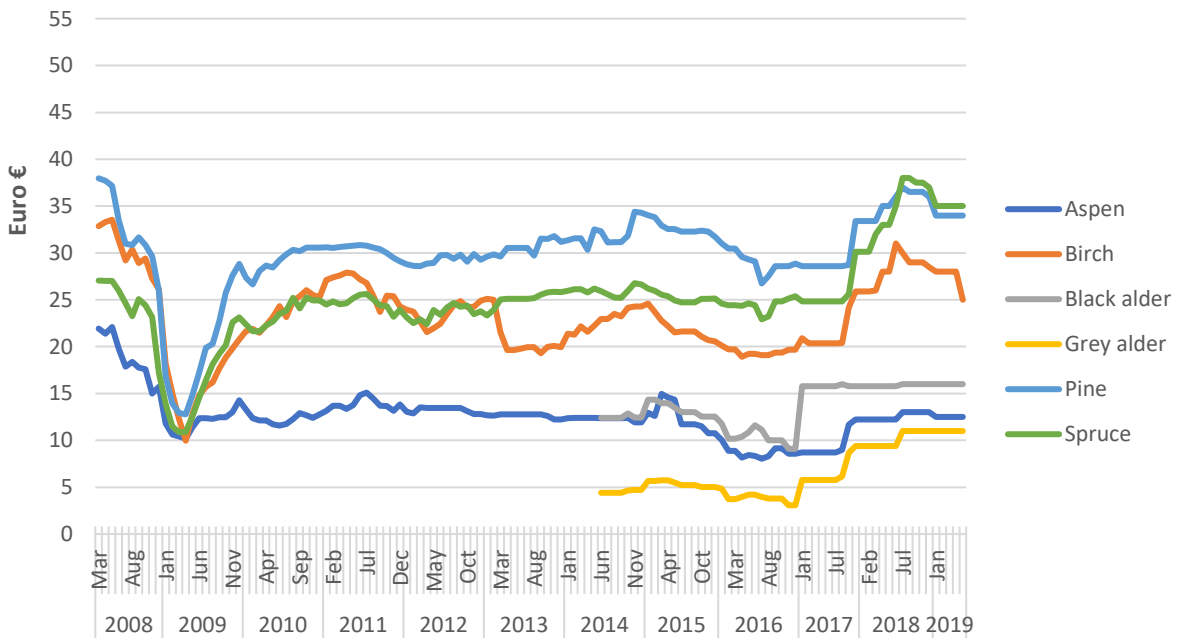

**ESTONIA: Month based estimated net standing timber prices for HD Forest clients**

**LITHUANIA: Month based estimated net standing timber prices for HD Forest clients**

**LATVIA: Month based estimated net standing timber prices for HD Forest clients**

**Baltic states: Month based estimated net standing timber prices for HD Forest clients (weighted with private forests areas of states)**