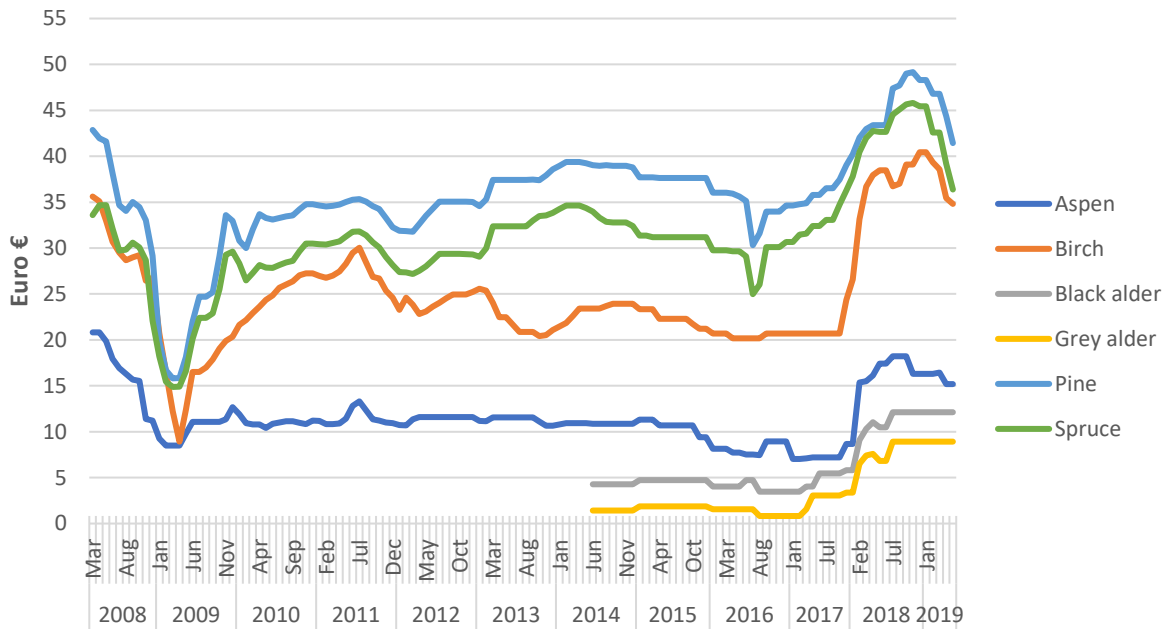

**ESTONIA: Month based estimated net standing timber prices for HD Forest clients**

**LITHUANIA: Month based estimated net standing timber prices for HD Forest clients**

**LATVIA: Month based estimated net standing timber prices for HD Forest clients**

**Baltic states: Month based estimated net standing timber prices for HD Forest clients (weighted with private forests areas of states)**