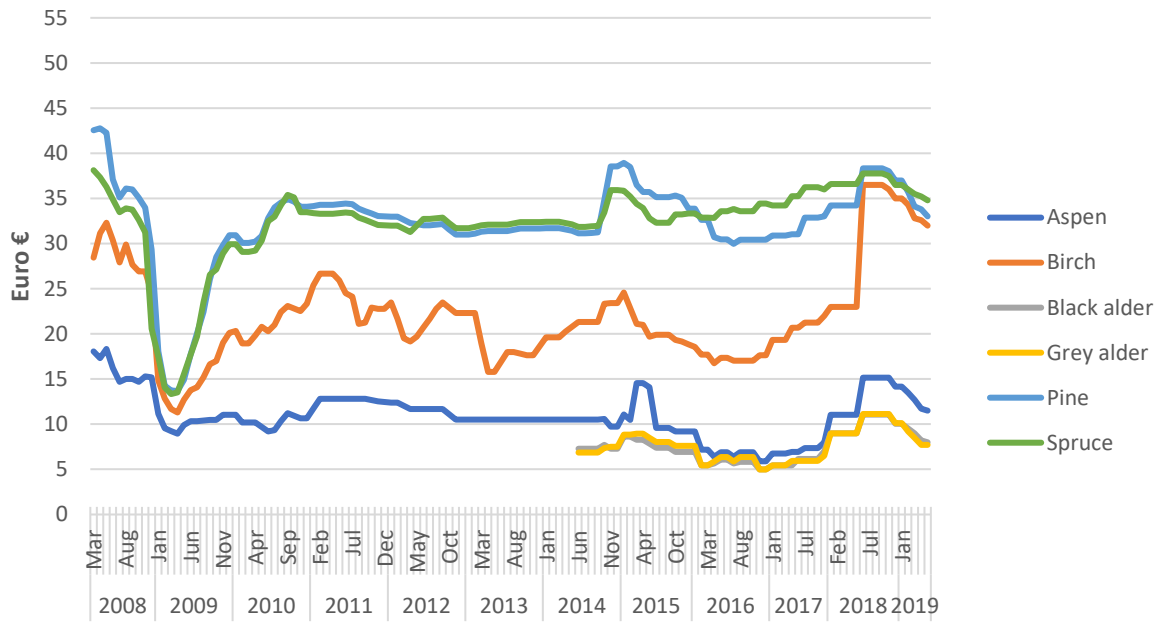

**ESTONIA: Month based estimated net standing timber prices for HD Forest clients**

**LITHUANIA: Month based estimated net standing timber prices for HD Forest clients**

**LATVIA: Month based estimated net standing timber prices for HD Forest clients**

**Baltic states: Month based estimated net standing timber prices for HD Forest clients (weighted with private forests areas of states)**