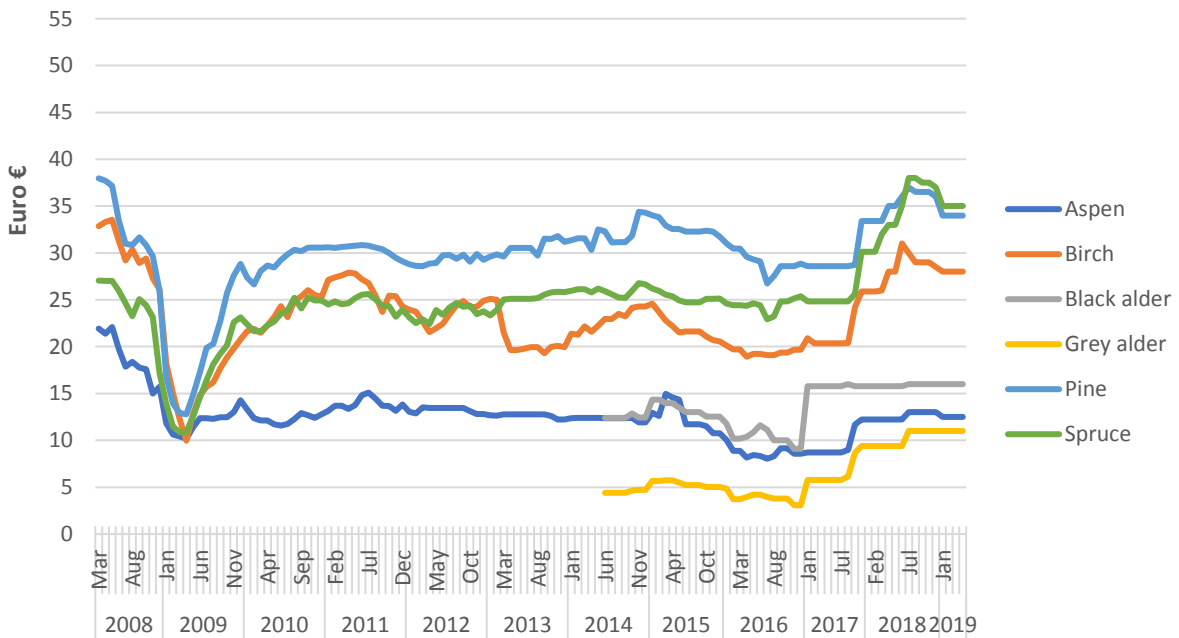

**ESTONIA: Month based estimated net standing timber prices for HD Forest clients**

**LITHUANIA: Month based estimated net standing timber prices for HD Forest clients**

**LATVIA: Month based estimated net standing timber prices for HD Forest clients**

**Baltic states: Month based estimated net standing timber prices for HD Forest clients (weighted with private forests areas of states)**