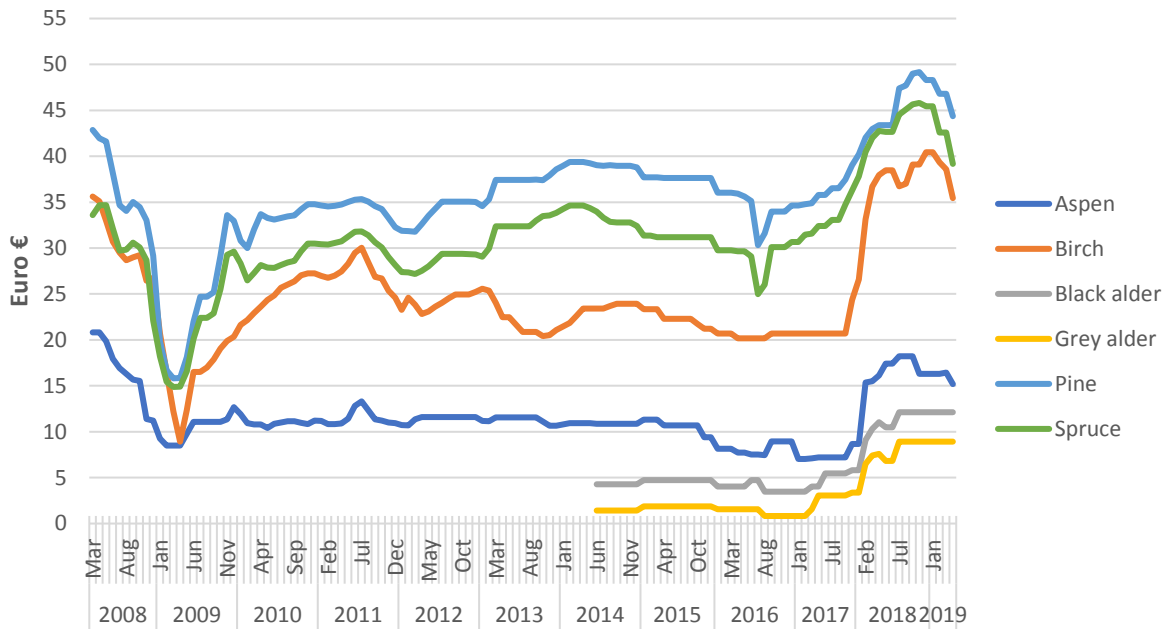

**ESTONIA: Month based estimated net standing timber prices for HD Forest clients**

**LITHUANIA: Month based estimated net standing timber prices for HD Forest clients**

**LATVIA: Month based estimated net standing timber prices for HD Forest clients**

**Baltic states: Month based estimated net standing timber prices for HD Forest clients (weighted with private forests areas of states)**