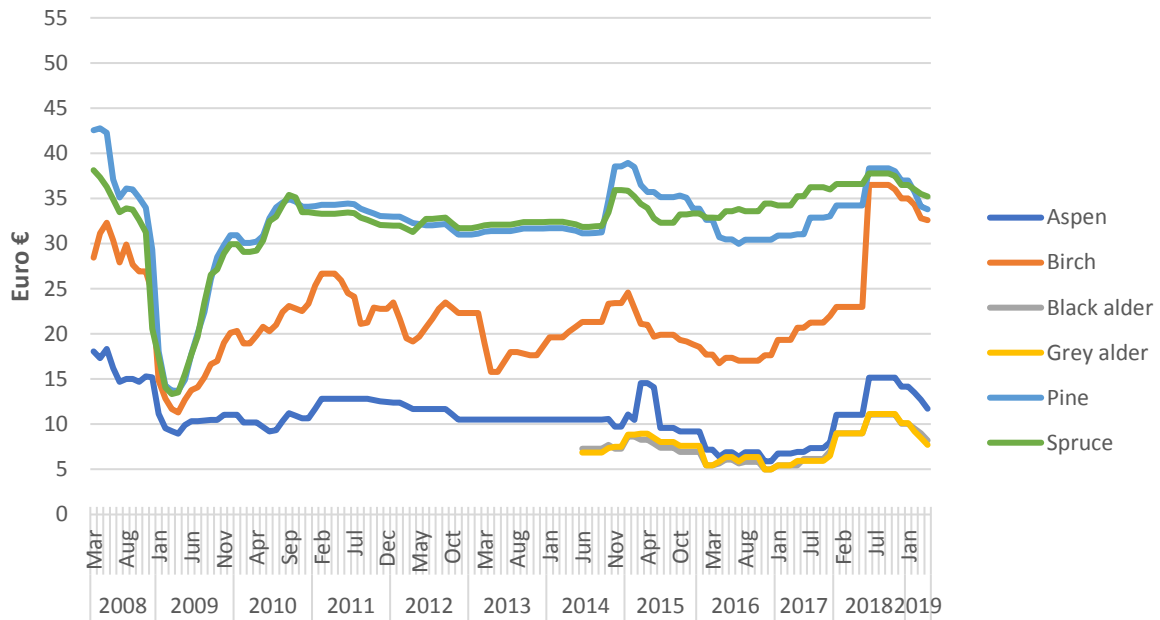

**ESTONIA: Month based estimated net standing timber prices for HD Forest clients**

**LITHUANIA: Month based estimated net standing timber prices for HD Forest clients**

**LATVIA: Month based estimated net standing timber prices for HD Forest clients**

**Baltic states: Month based estimated net standing timber prices for HD Forest clients (weighted with private forests areas of states)**