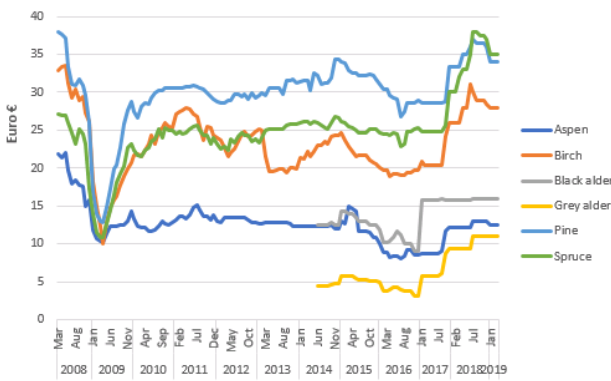

ESTONIA: Month based estimated net standing timber prices for HD Forest clients

LATVIA: Month based estimated net standing timber prices for HD Forest clients

LITHUANIA: Month based estimated net standing timber prices for HD Forest clients