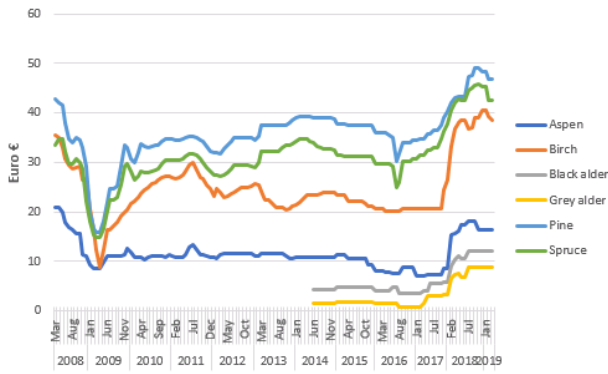

ESTONIA: Month based estimated net standing timber prices for HD Forest clients

LATVIA: Month based estimated net standing timber prices for HD Forest clients

LITHUANIA: Month based estimated net standing timber prices for HD Forest clients