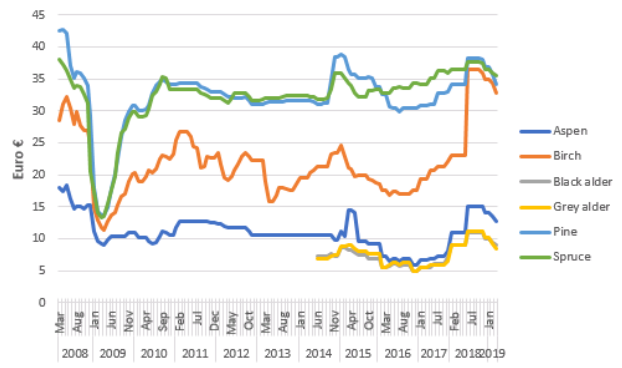

ESTONIA: Month based estimated net standing timber prices for HD Forest clients

LATVIA: Month based estimated net standing timber prices for HD Forest clients

LITHUANIA: Month based estimated net standing timber prices for HD Forest clients