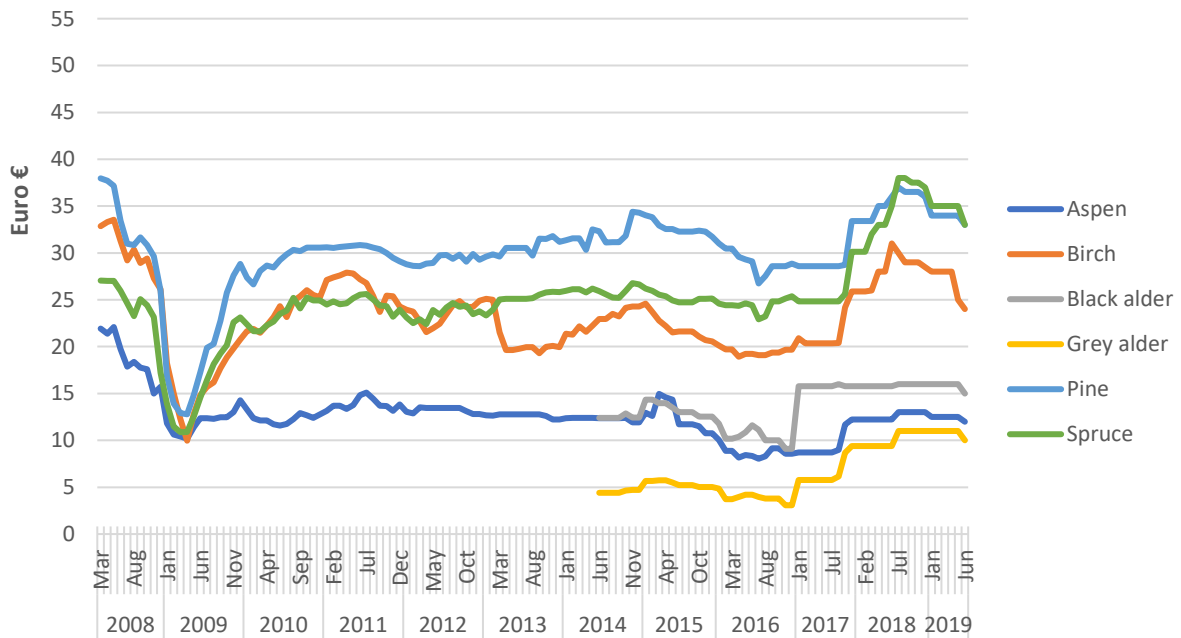

**ESTONIA: Month based estimated net standing timber prices for HD Forest clients**

**LITHUANIA: Month based estimated net standing timber prices for HD Forest clients**

**LATVIA: Month based estimated net standing timber prices for HD Forest clients**

**Baltic states: Month based estimated net standing timber prices for HD Forest clients (weighted with private forests areas of states)**