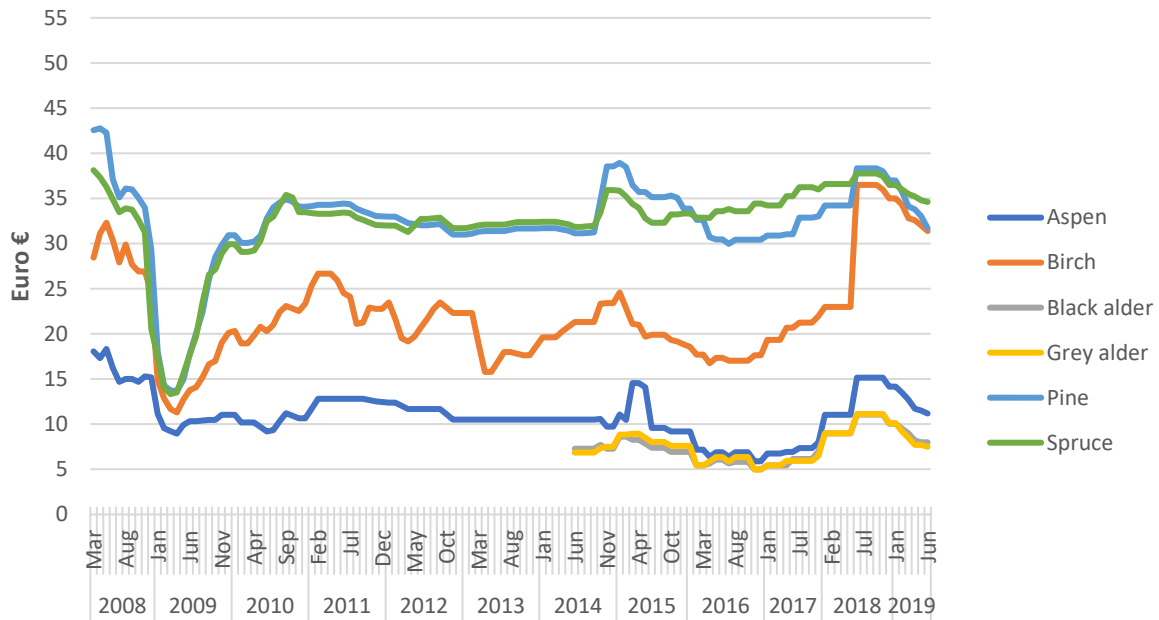

**ESTONIA: Month based estimated net standing timber prices for HD Forest clients**

**LITHUANIA: Month based estimated net standing timber prices for HD Forest clients**

**LATVIA: Month based estimated net standing timber prices for HD Forest clients**

**Baltic states: Month based estimated net standing timber prices for HD Forest clients (weighted with private forests areas of states)**