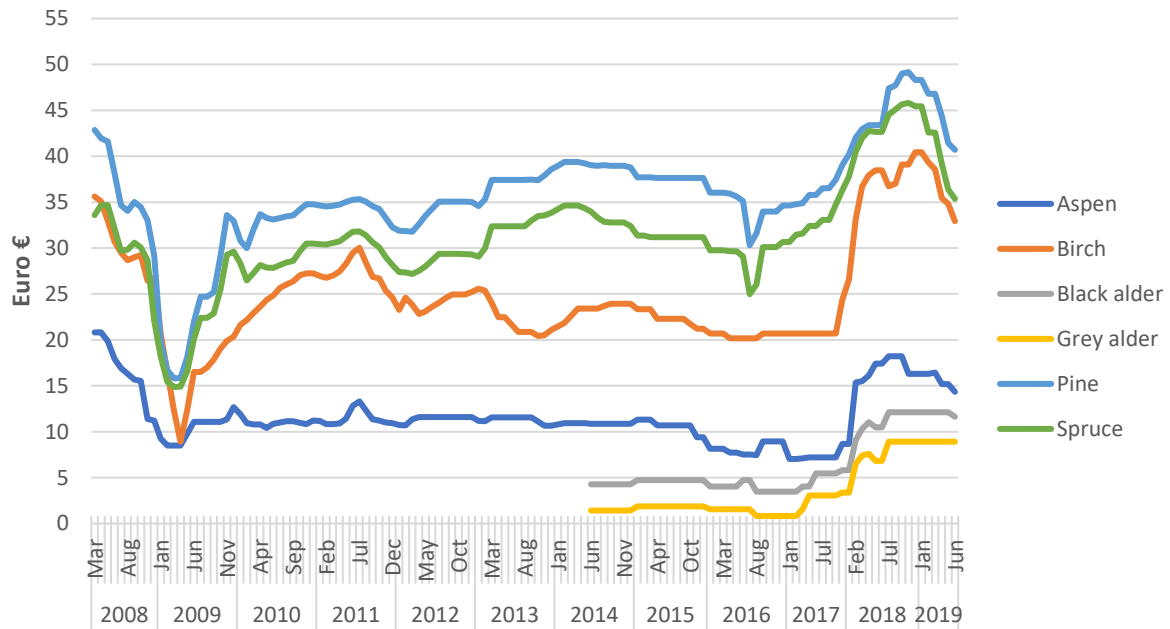

**ESTONIA: Month based estimated net standing timber prices for HD Forest clients**

**LITHUANIA: Month based estimated net standing timber prices for HD Forest clients**

**LATVIA: Month based estimated net standing timber prices for HD Forest clients**

**Baltic states: Month based estimated net standing timber prices for HD Forest clients (weighted with private forests areas of states)**